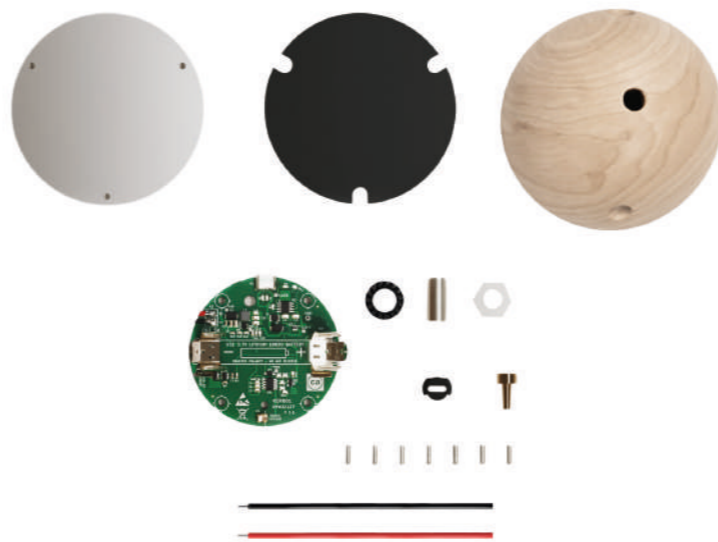

EASILY DISASSEMBLED, ENDLESSLY ADAPTABLE

Cables is designed to be fully disassembled, ensuring that every part can be repaired, replaced, or recycled. This modular approach not only extends the life cycle of each lamp but also allows you to adapt it to your evolving needs.

Portable base
Measurements: **Ø 10 cm, h 28 cm**

Top Finish	Code
● White	CABLESS12-DIY-VB
● Black	CABLESS12-DIY-VN
● Natural	CABLESS12-DIY-NATNAT

**ABSOLUTE WINNER
2025 Edition**

Cables is more than just a portable lamp: it's a statement of sustainability that combines Italian craftsmanship excellence with responsible technological innovation.

Made with FSC-certified alder wood from Val Imagna, each lamp tells a story of environmental respect, using coppice wood that requires no tree felling. Thanks to its completely dismountable design, every component can be easily replaced or repaired, embracing the "right to repair" philosophy that fights planned obsolescence.

The choice not to include the standard USB-C cable aligns with the European Union's push against electronic waste, encouraging the reuse of existing cables. The rechargeable battery and the LED bulb, both replaceable, complete the profile of a made-in-Italy product that looks to the future, combining environmental sustainability, social responsibility, and territorial enhancement.