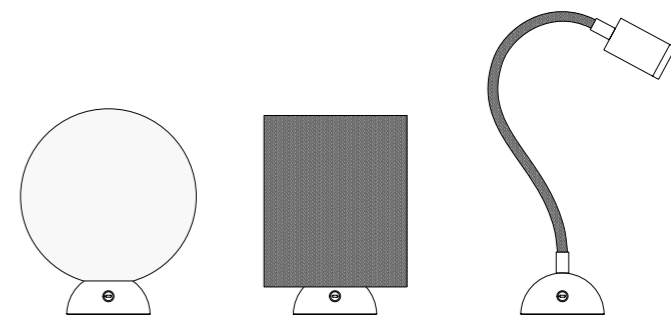

This support is the solution for creating a battery-powered portable lamp. Add extensions, lamp holders, and a lampshade of choice to customize any DIY lighting project.