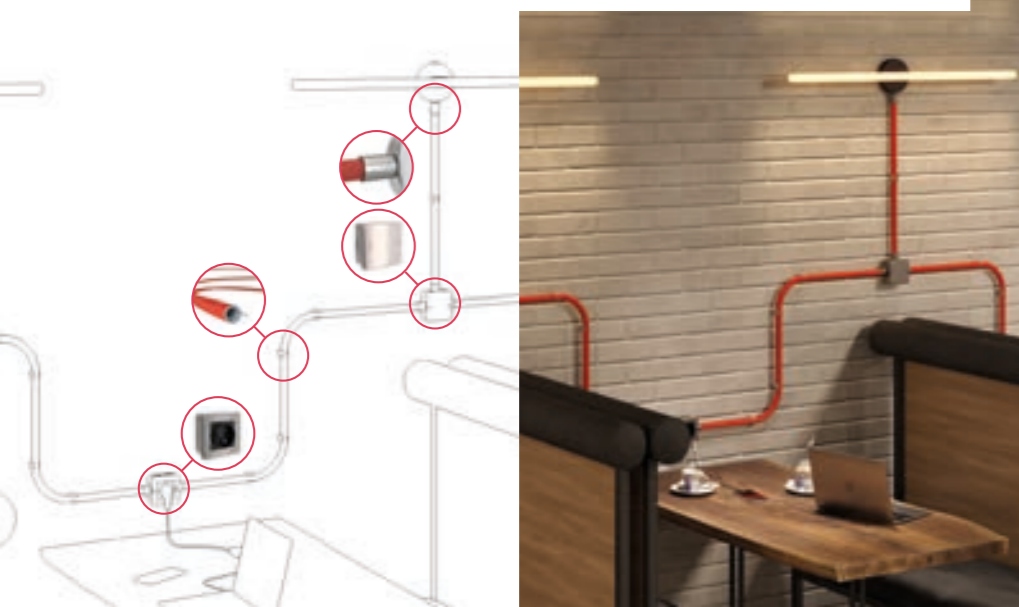

Create your own personalized, visible wiring installation.

Creative-Tubes is the system that combines the beauty of the fabric covering with the practicality of a true surface wall system.

MADE IN ITALY

creative cables

The Tubes system eliminates the need for ugly plastic electrical conduits or rigid metal pipework.

TUBES SYSTEM

Flexible

Creative-Tube combines the fabric-covered sheath with two metal filaments, allowing the conduit to maintain its shape when bent. It adapts to suit your needs.

Custom

Create a beautiful and functional bespoke visible system that takes into account your daily needs and the style of your rooms.

Creative and safe

You have the freedom to exhibit your electrical system. Create a wall design that is a functional light source without sacrificing safety; the system adheres to the highest standards.