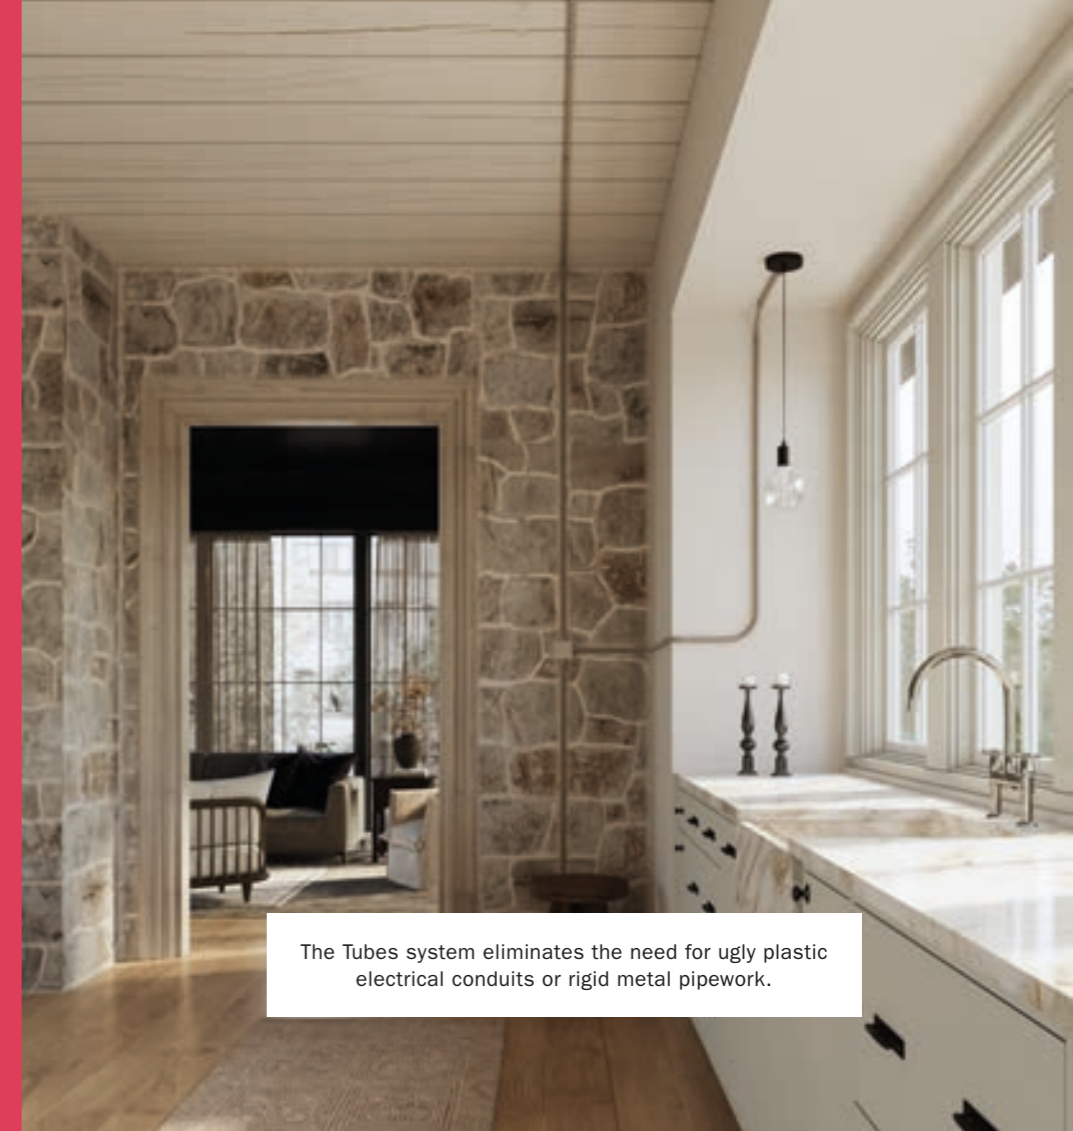

The Tubes system eliminates the need for ugly plastic electrical conduits or rigid metal pipework.

TUBES SYSTEM

Flexible

Creative-Tube combines the fabric-covered sheath with two metal filaments, allowing the conduit to maintain its shape when bent. It adapts to suit your needs.

Custom

Create a beautiful and functional bespoke visible system that takes into account your daily needs and the style of your rooms.

Creative and safe

You have the freedom to exhibit your electrical system. Create a wall design that is a functional light source without sacrificing safety; the system adheres to the highest standards.